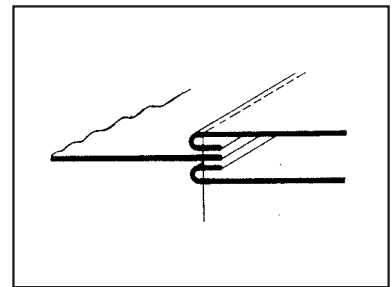

Order Code:

RG C 11

Description:

FLY TYPE FOLDER INSERTING YOKE

Available in:

EXTRA LIGHT, LIGHT, MEDIUM, MEDIUM HEAVY

Recommended Sizes

Finish Size mm	Finish Size inches
5	3/16
6	1/4
7	9/32
8	5/16
9	11/32
10	3/8
12	1/2
14	9/16
16	5/8
20	3/4

Comments

- Fly type folder yoke used for shirt backs or jacket backs with lining.
- Can be fitted with air blower for light fabrics.
- Also made in left hand version.
- **CHECK ANY SEAMS IN TAPE/FABRIC TO PASS THROUGH FOLDER**
- STATE MACHINE TYPE AND MODEL NUMBER