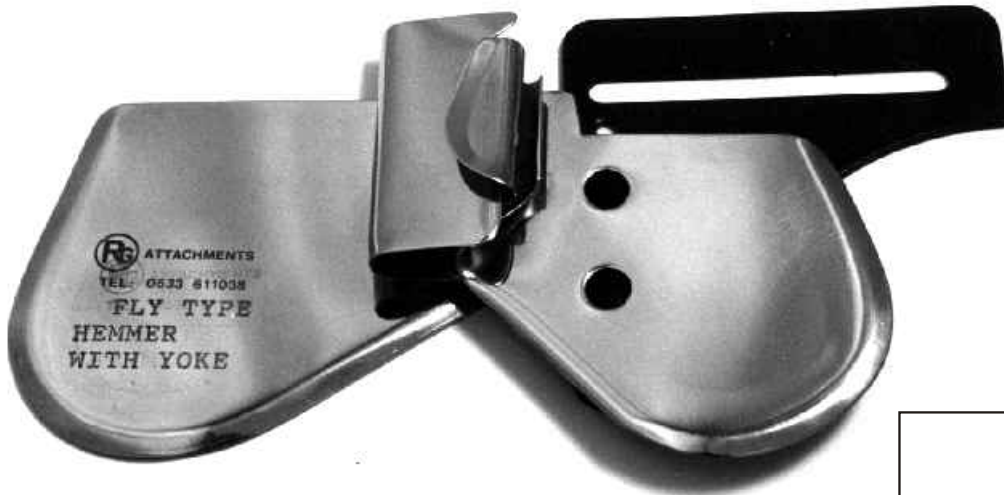

Order Code:

RG C 11

Description:

FLY TYPE FOLDER INSERTING YOKE

Available in:

EXTRA LIGHT, LIGHT, MEDIUM, MEDIUM HEAVY

Recommended Sizes

Finish Size mm	Finish Size inches
5	3/16
6	1/4
7	9/32
8	5/16
9	11/32
10	3/8
12	1/2
14	9/16
16	5/8
20	3/4

Comments

- Fly type folder yoke used for shirt backs or jacket backs with lining.
- Can be fitted with air blower for light fabrics.
- Also made in left hand version.
- **CHECK ANY SEAMS IN TAPE/FABRIC TO PASS THROUGH FOLDER**
- STATE MACHINE TYPE AND MODEL NUMBER