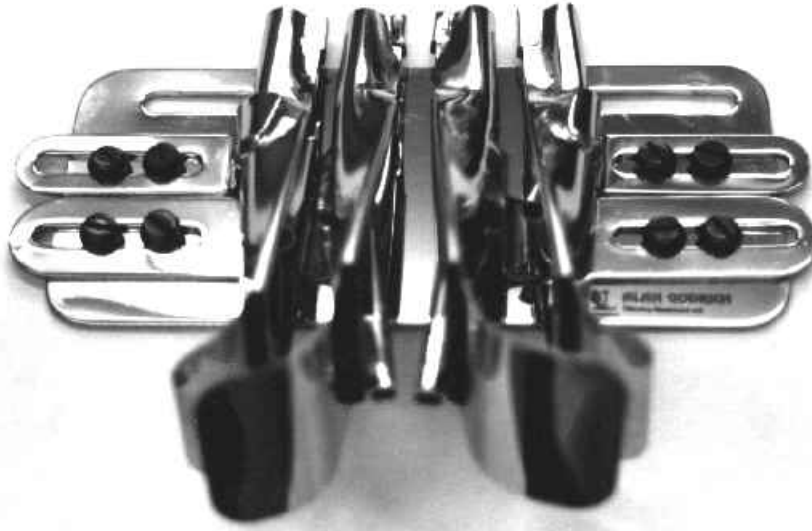

Order Code:

RG D 04

Description:

MULTI PIPING FOLDER

Available in:

EXTRA LIGHT, LIGHT, MEDIUM, MEDIUM HEAVY

Recommended Sizes

Comments

Start Size mm	Finish Size mm	Start Size inches	Finish Size inches
10	5	3/8	3/16
15	8	1/2	1/4
20	10	5/8	5/16
25	13	3/4	3/8
30	15	1	1/2
35	18	1 1/4	5/8
40	20	1 1/2	3/4
45	23	1 3/4	7/8
50	25	2	1
55	28	2 1/4	1 1/8
60	30	2 1/2	1 1/4
65	33	2 3/4	1 3/8
70	35	3	1 1/2
75	38	3 1/4	1 5/8

- RG D04 multi piping folder for 4 or more needle machines. 2,3,4,5,6 or more piping folders are adjustable over each other to produce multi piping.
- State cord diameter.
- **CHECK ANY SEAMS IN TAPE/FABRIC TO PASS THROUGH FOLDER**
- STATE MACHINE TYPE AND MODEL NUMBER