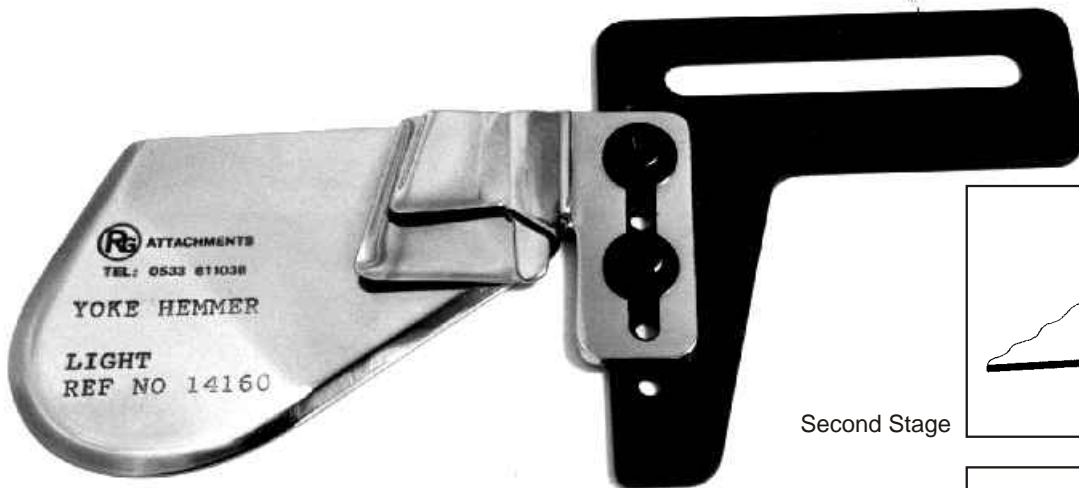

Order Code:

RG E 04

Description:

YOKE ATTACHMENT OR SINGLE NEEDLE FLAT BED MACHINE

Available in:

EXTRA LIGHT, LIGHT, MEDIUM, MEDIUM HEAVY

Second Stage

First Stage

Recommended Sizes

Finish Size mm	Finish Size inches
5	3/16
6	1/4
7	9/32
8	5/16
9	11/32
10	3/8
12	1/2
14	9/16
16	5/8
20	3/4

Comments

- RG E04 yoke attachment for single needle flat bed machine to give single needle lapseam effect used on shirt backs etc.
- Many other sizes can be manufactured other than recommended sizes.
- Fitted to RG N14 bracket other recommended sizes can be manufactured.
- **CHECK ANY SEAMS IN TAPE/FABRIC TO PASS THROUGH FOLDER**
- STATE MACHINE TYPE AND MODEL NUMBER