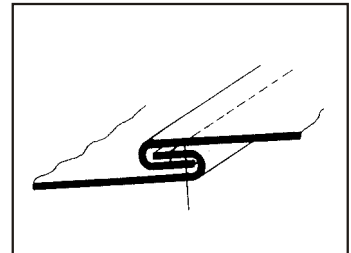

Order Code:

RG E 04

Description:

YOKE ATTACHMENT OR SINGLE NEEDLE FLAT BED MACHINE

Available in:

EXTRA LIGHT, LIGHT, MEDIUM, MEDIUM HEAVY

Second Stage

First Stage

Recommended Sizes

Finish Size mm	Finish Size inches
5	3/16
6	1/4
7	9/32
8	5/16
9	11/32
10	3/8
12	1/2
14	9/16
16	5/8
20	3/4

Comments

- RG E04 yoke attachment for single needle flat bed machine to give single needle lapseam effect used on shirt backs etc.
- Many other sizes can be manufactured other than recommended sizes.
- Fitted to RG N14 bracket other recommended sizes can be manufactured.
- **CHECK ANY SEAMS IN TAPE/FABRIC TO PASS THROUGH FOLDER**
- STATE MACHINE TYPE AND MODEL NUMBER