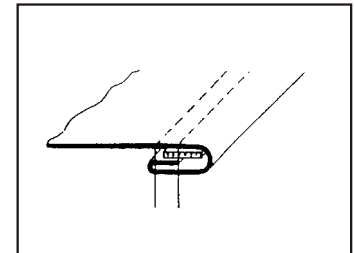

Order Code:

RG F 04

Description:

CUT AWAY TYPE SINGLE OR DOUBLE DOWN TURN HEMMER WITH SPRING ELASTIC GUIDE

Available in:

EXTRA LIGHT, LIGHT, MEDIUM, MEDIUM HEAVY, HEAVY

Cut away type for curves or legging pants.

Double Fold

Single Fold

Recommended Sizes

Elastic Size		Finish Size Single Fold		Finish Size Double Fold	
mm	inches	mm	inches	mm	inches
6	1/4	10	3/8	10	3/8
8	5/16	12	1/2	12	1/2
10	3/8	14	9/16	14	9/16
12	1/2	16	5/8	15	5/8
14	9/16	18	3/4	17	3/4
16	5/8	20	3/4	20	3/4
18	11/16	22	7/8		
20	3/4	24	15/16		
22	7/8	26	1"		
24	15/16	28	1 1/16		
26	1"	30	1 1/8		
28	1 7/14	32	1 1/4		
30	1 1/8	35	1 3/8		

Comments

- RG F04 cut away single or double down turn hemmer, please state which you require.
- Elastic guide is spring loaded to move to the left via a lever on the underside of the folder, and spring back to the right.
- **CHECK ANY SEAMS IN TAPE/FABRIC TO PASS THROUGH FOLDER**
- STATE ELASTIC SIZE, ELASTIC TYPE WOVEN OR LIVE RUBBER IE. ELASTIC THICKNESS
- STATE MACHINE TYPE AND MODEL NUMBER