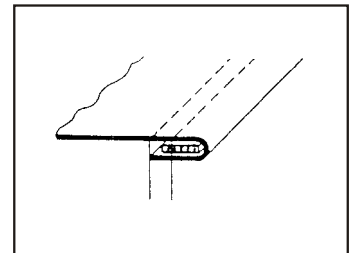

Order Code:

RG F 04 (B)

Description:

SINGLE OR DOUBLE DOWN TURN HEMMER WITH ADJUSTABLE ELASTIC GUIDE

Available in:

EXTRA LIGHT, LIGHT, MEDIUM, MEDIUM HEAVY, HEAVY

Double Fold

Single Fold

Recommended Sizes

Elastic Size		Finish Size Single Fold		Finish Size Double Fold	
mm	inches	mm	inches	mm	inches
6	1/4	10	3/8	10	3/8
8	5/16	12	1/2	12	1/2
10	3/8	14	9/16	14	9/16
12	1/2	16	5/8	15	5/8
14	9/16	18	3/4	17	3/4
16	5/8	20	3/4	20	3/4
18	11/16	22	7/8		
20	3/4	24	15/16		
22	7/8	26	1"		
24	15/16	28	1 1/16		
26	1"	30	1 1/8		
28	1 7/14	32	1 1/4		
30	1 1/8	35	1 3/8		

Comments

- RG F04 (B) cut away type single or double down turn hemmer, please state which you require.
- Elastic guide is adjustable from left to right.
- **CHECK ANY SEAMS IN TAPE/FABRIC TO PASS THROUGH FOLDER**
- STATE ELASTIC SIZE, ELASTIC TYPE WOVEN OR LIVE RUBBER IE. ELASTIC THICKNESS
- STATE MACHINE TYPE AND MODEL NUMBER