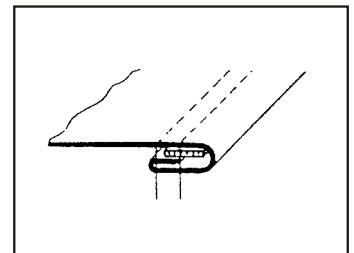

Order Code:

RG F 04 (B)

Description:

SINGLE OR DOUBLE DOWN TURN HEMMER WITH ADJUSTABLE ELASTIC GUIDE

Available in:

EXTRA LIGHT, LIGHT, MEDIUM, MEDIUM HEAVY, HEAVY

Double Fold

Single Fold

Recommended Sizes

Elastic Size		Finish Size Single Fold		Finish Size Double Fold	
mm	inches	mm	inches	mm	inches
6	1/4	10	3/8	10	3/8
8	5/16	12	1/2	12	1/2
10	3/8	14	9/16	14	9/16
12	1/2	16	5/8	15	5/8
14	9/16	18	3/4	17	3/4
16	5/8	20	3/4	20	3/4
18	11/16	22	7/8		
20	3/4	24	15/16		
22	7/8	26	1"		
24	15/16	28	1 1/16		
26	1"	30	1 1/8		
28	1 7/14	32	1 1/4		
30	1 1/8	35	1 3/8		

Comments

- RG F04 (B) cut away type single or double down turn hemmer, please state which you require.
- Elastic guide is adjustable from left to right.
- **CHECK ANY SEAMS IN TAPE/FABRIC TO PASS THROUGH FOLDER**
- STATE ELASTIC SIZE, ELASTIC TYPE WOVEN OR LIVE RUBBER IE. ELASTIC THICKNESS
- STATE MACHINE TYPE AND MODEL NUMBER