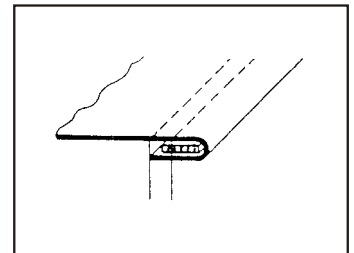

Order Code:

RG F 04 (B)

Description:

SINGLE OR DOUBLE DOWN TURN HEMMER WITH ADJUSTABLE ELASTIC GUIDE

Available in:

EXTRA LIGHT, LIGHT, MEDIUM, MEDIUM HEAVY, HEAVY

Double Fold

Single Fold

Recommended Sizes

Elastic Size		Finish Size Single Fold		Finish Size Double Fold	
mm	inches	mm	inches	mm	inches
6	1/4	10	3/8	10	3/8
8	5/16	12	1/2	12	1/2
10	3/8	14	9/16	14	9/16
12	1/2	16	5/8	15	5/8
14	9/16	18	3/4	17	3/4
16	5/8	20	3/4	20	3/4
18	11/16	22	7/8		
20	3/4	24	15/16		
22	7/8	26	1"		
24	15/16	28	1 1/16		
26	1"	30	1 1/8		
28	1 7/14	32	1 1/4		
30	1 1/8	35	1 3/8		

Comments

- RG F04 (B) cut away type single or double down turn hemmer, please state which you require.
- Elastic guide is adjustable from left to right.
- **CHECK ANY SEAMS IN TAPE/FABRIC TO PASS THROUGH FOLDER**
- STATE ELASTIC SIZE, ELASTIC TYPE WOVEN OR LIVE RUBBER IE. ELASTIC THICKNESS
- STATE MACHINE TYPE AND MODEL NUMBER