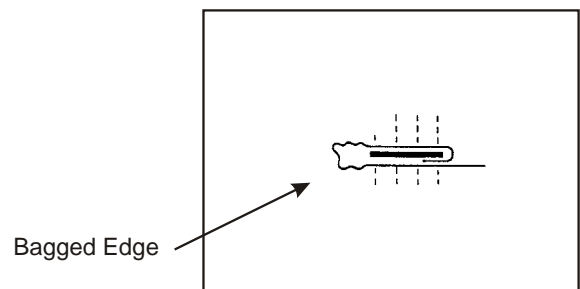

Order Code:

RG G 04

Description:

PAPER BAG TYPE SPIRAL

Available in:

EXTRA LIGHT, LIGHT, MEDIUM, MEDIUM HEAVY, HEAVY

Recommended Sizes

Elastic Size mm	Needle Gauge mm
DC 18032	
13	8.3
16	8.3 - 9.5
18	9.5
22	16.7 - 19.0
24	19.0
26	19.0
28	25.0
30	25.0
32	28.5
34	28.5
35	28.5
DC 18048	
36	32.0
38	32.0
40	32.0
42	38.0
44	38.0
46	38.0
48	38.0
50	38.0

Comments

- RG G03 Paper bag type spiral for DC 18032, DC 18048 or RG G08, please state which you require for elastic with or without cord insert.
- Bagging amount is adjustable.
- STATE MACHINE TYPE AND MODEL NUMBER