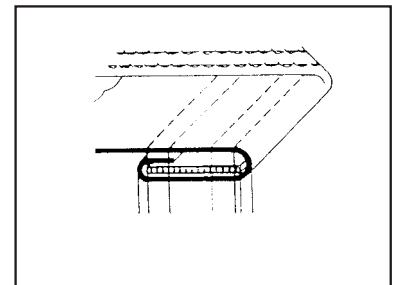

Order Code:

RG G 05

Description:

STANDARD LONG SPIRAL FOLDER

Available in:

EXTRA LIGHT, LIGHT, MEDIUM, MEDIUM HEAVY, HEAVY

Recommended Sizes

Elastic Size mm	Needle Gauge mm
13	8.3
16	8.3 - 9.5
18	9.5
22	16.7 - 19.0
24	19.0
26	19.0
28	25.0
30	25.0
32	28.0
34	28.0
35	28.0
36	32.0
38	32.0
40	32.0
42	38.0
44	38.0
46	38.0
48	38.0
50	38.0

Comments

- RG G05 is used on long spiral frame RG G08 can be manufactured to give paper bag finish or single turn open end or standard full wrap as shown, state which you require.
- STATE MACHINE TYPE AND MODEL NUMBER