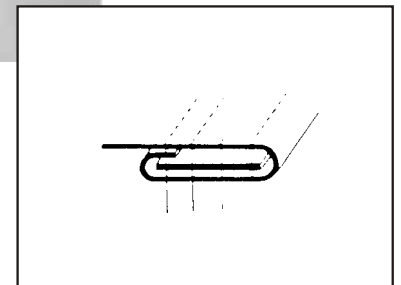

**Order Code:**

**RG G 08**

**Description:**

COMPLETE LONG SPIRAL FRAME ETC.

**Available in:**

EXTRA LIGHT, LIGHT, MEDIUM, MEDIUM HEAVY, HEAVY

### Recommended Sizes

Elastic Size mm	Needle Gauge mm
13	8.3
16	8.3 - 9.5
18	9.5
22	16.7 - 19.0
24	19.0
26	19.0
28	25.0
30	25.0
32	28.0
34	28.0
35	28.0
36	32.0
38	32.0
40	32.0
42	38.0
44	38.0
46	38.0
48	38.0
50	38.0

### Comments

- RG G08 complete long spiral frame with all necessary parts to fit multi needle machine, including spiral folder please state elastic size.
- STATE MACHINE TYPE AND MODEL NUMBER