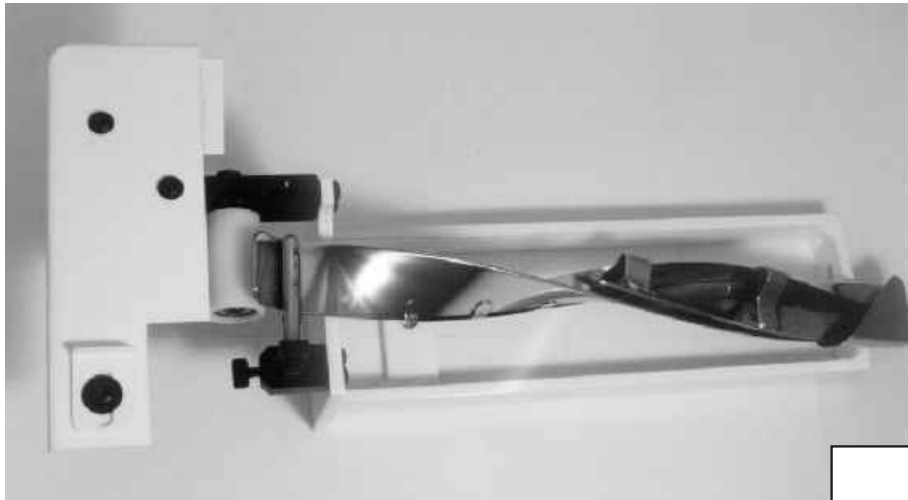

**Order Code:**

**RG G 08**

**Description:**

COMPLETE LONG SPIRAL FRAME ETC.

**Available in:**

EXTRA LIGHT, LIGHT, MEDIUM, MEDIUM HEAVY, HEAVY

### Recommended Sizes

Elastic Size mm	Needle Gauge mm
13	8.3
16	8.3 - 9.5
18	9.5
22	16.7 - 19.0
24	19.0
26	19.0
28	25.0
30	25.0
32	28.0
34	28.0
35	28.0
36	32.0
38	32.0
40	32.0
42	38.0
44	38.0
46	38.0
48	38.0
50	38.0

### Comments

- RG G08 complete long spiral frame with all necessary parts to fit multi needle machine, including spiral folder please state elastic size.
- STATE MACHINE TYPE AND MODEL NUMBER