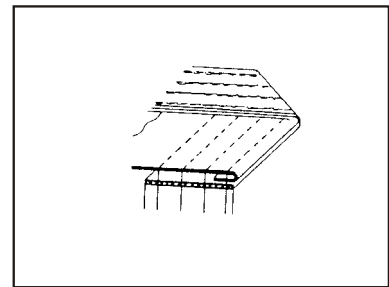

Order Code:

RG H 02

Description:

BOXER SHORT FOLDER FOR MULTI-NEEDLE MACHINE

Available in:

EXTRA LIGHT, LIGHT, MEDIUM, MEDIUM HEAVY, HEAVY

Recommended Sizes

Start Size mm	Finish Size mm	Start Size inches	Finish Size inches
ELASTIC SIZE ADJUSTABLE FROM 13mm - 42mm			

Comments

- RG H02 is used for short tops. Elasticating top hem is 10mm (3/8") elastic guide is adjustable from 13mm - 42mm but other sizes can be manufactured.
- **CHECK ANY SEAMS IN TAPE/FABRIC TO PASS THROUGH FOLDER**
- **STATE MACHINE TYPE AND MODEL NUMBER**