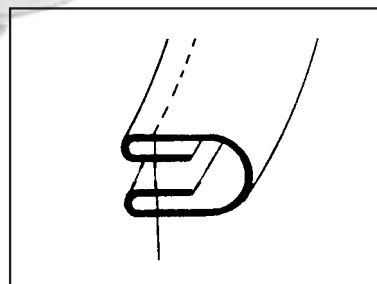

Order Code:

RG J 02

Description:

DOUBLE FOLD STRAP FOLDER FOR SINGLE OR TWIN NEEDLE MACHINE

Available in:

EXTRA LIGHT, LIGHT, MEDIUM, MEDIUM HEAVY

Recommended Sizes

Start Size mm	Finish Size mm	Start Size inches	Finish Size inches
20	5	3/4	3/16
25	7	1	1/4
30	9	1 1/8	5/16
35	11	1 1/4	11/32
40	14	1 1/2	7/16
45	16	1 3/4	1/2
50	18	2	5/8
55	20	2 1/4	3/4
60	22	2 1/2	7/8
65	24	2 3/4	1
70	26	3	1 1/8
75	28	3 1/4	1 1/4
85	32	3 1/2	1 3/8
90	35	3 3/4	1 1/2
95	38	4	1 1/2
98	38	4	1 5/8
100	40	4 1/4	1 3/4
110	45	4 1/2	1 3/4
120	48	4 1/2	1 7/8

Comments

- RG J02 double fold strap folder on a roll or short strips.
- Fitted to RG N14 or RG N17 or twin needle bracket please state which you require
- Many other sizes can be manufactured other than recommended sizes.
- **CHECK ANY SEAMS IN TAPE/FABRIC TO PASS THROUGH FOLDER**
- STATE MACHINE TYPE AND MODEL NUMBER