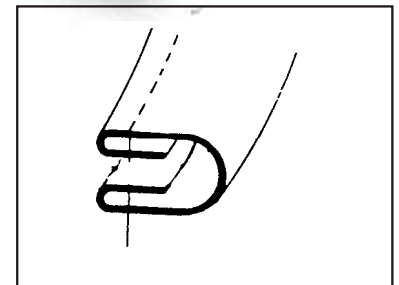

Order Code:

RG J 03

Description:

DOUBLE FOLD STRAP FOLDER SINGLE OR TWIN NEEDLE MACHINE FOR PLASTIC OR LEATHER

Available in:

EXTRA LIGHT, LIGHT, MEDIUM, MEDIUM HEAVY

Recommended Sizes

Start Size mm	Finish Size mm	Start Size inches	Finish Size inches
20	5	3/4	3/16
25	7	1	1/4
30	9	1 1/8	5/16
35	11	1 1/4	11/32
40	14	1 1/2	7/16
45	16	1 3/4	1/2
50	18	2	5/8
55	20	2 1/4	3/4
60	22	2 1/2	7/8
65	24	2 3/4	1
70	26	3	1 1/8
75	28	3 1/4	1 1/4
85	32	3 1/2	1 3/8
90	35	3 3/4	1 1/2
95	38	4	1 1/2
98	38	4	1 5/8
100	40	4 1/4	1 3/4
110	45	4 1/2	1 3/4
120	48	4 1/2	1 7/8

Comments

- RG J03 double fold strap folder for plastic or leather on a roll or short strips.
- Fitted to RG N14 or RG N17 or twin needle bracket please state which you require
- Many other sizes can be manufactured other than recommended sizes.
- **CHECK ANY SEAMS IN TAPE/FABRIC TO PASS THROUGH FOLDER**
- STATE MACHINE TYPE AND MODEL NUMBER