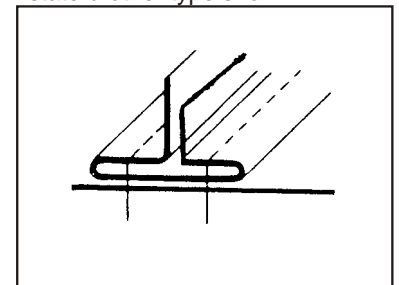

Order Code:

RG K 01

Description:

DOUBLE WELT JET POCKET FOLDER

Available in:

EXTRA LIGHT, LIGHT, MEDIUM, MEDIUM HEAVY

Can also be manufactured in different style for PFAFF, DURKOPP, SINGER and ADLER machines, please state brother type shown.

Recommended Sizes

Needle Gauge mm	Needle Gauge inches
10	3/8
12	1/2
14	9/16
16	5/8
20	3/4

Comments

- RG K01 double welt jet pocket folder for brother machine with centre knife.
- It can also be manufactured to accept zip inserts if required, finish is double needle gauge and start size can be given on request
- It has the facility to sew both pocket halves on.
- STATE MACHINE TYPE AND MODEL NUMBER