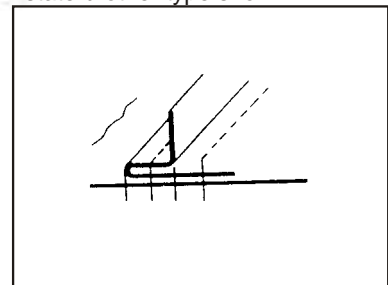

Order Code:

RG K 02

Description:

SINGLE WELT JET POCKET FOLDER

Available in:

EXTRA LIGHT, LIGHT, MEDIUM, MEDIUM HEAVY

Can also be manufactured in different style for PFAFF, DURKOPP, SINGER and ADLER machines, please state brother type shown.

Recommended Sizes

Needle Gauge mm	Needle Gauge inches
10	3/8
12	1/2
14	9/16
16	5/8
20	3/4

Comments

- RG K02 single welt jet pocket folder for brother machine with centre knife.
- The welt is the same size as the needle gauge and the start size can be given on request.
- It can also be manufactured to accept a pocket flap, it has the facility to sew both pocket bag halves on.
- STATE MACHINE TYPE AND MODEL NUMBER