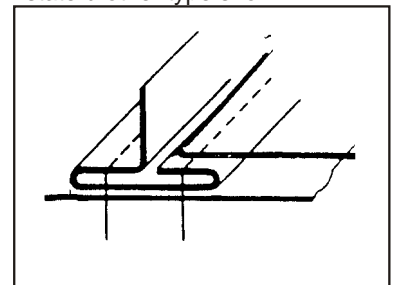

Order Code:

RG K 03

Description:

DOUBLE WELT JET POCKET FOLDER WITH POCKET FLAP INSERT

Available in:

EXTRA LIGHT, LIGHT, MEDIUM, MEDIUM HEAVY

Can also be manufactured in different style for PFAFF, DURKOPP, SINGER and ADLER machines, please state brother type shown.

Recommended Sizes

Needle Gauge mm	Needle Gauge inches
10	3/8
12	1/2
14	9/16
16	5/8
20	3/4

Comments

- RG K03 double welt jet pocket folder for brother machine with centre knife pocket flap insert is adjustable left to right.
- Finish size is double needle gauge start size can be given on request.
- STATE MACHINE TYPE AND MODEL NUMBER