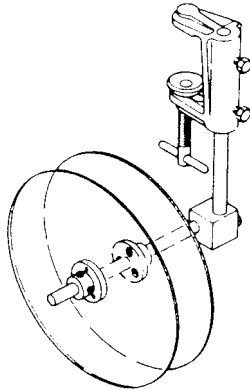

Order Code:

**RG M 04**

Also available to accept several rolls, please state which you require.

## Comments

- RG M04 fits on underside of bench top and clamps in seconds.
- Fully adjustable in all ways and can be adapted to accept several rolls if required.