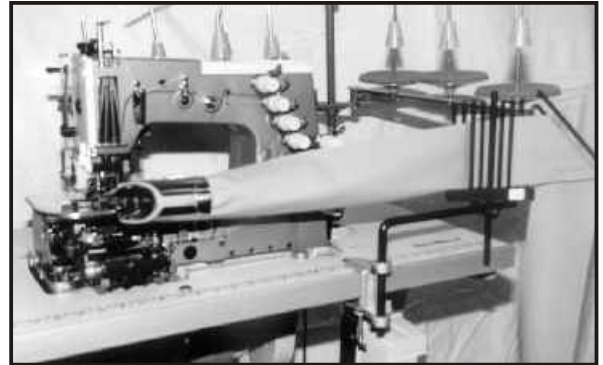

Order Code:

RG M 06

Description

WAISTBAND FOLDER CONTROL AND TENSIONING DEVICE

**Are you having problems with
material entry into your folder...**

RG M 06 will control and tension material direct from the roll or straight from the box!

Simple construction will clamp onto any machine and is fully adjustable for height and angle.

Comments

- RG M06 waistband folder control and tensioning device clamps onto a bench top in seconds.
- Tape/binding can come from a roll RG N05 or out of a box on the floor fully adjustable in all ways.