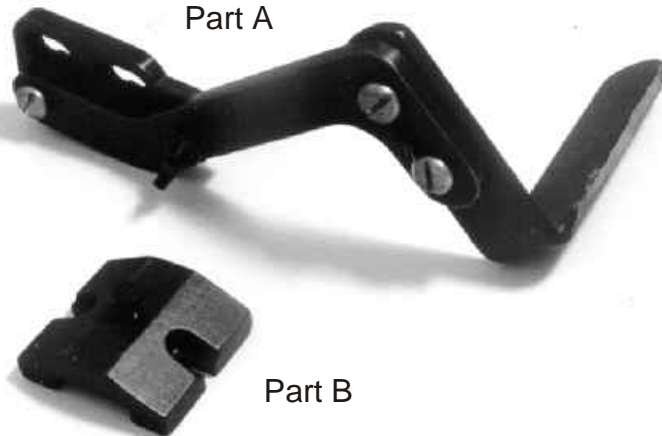

Order Code:

RG N 01

Comments

- RG N01 for multi needle machine eg. Kansai etc. to hold top waistband folder RG H07 or Y front type folder RG L01.
- Fully adjustable and swings up to load folder.
- Fitting screws supplied.
- STATE MACHINE TYPE AND MODEL NUMBER