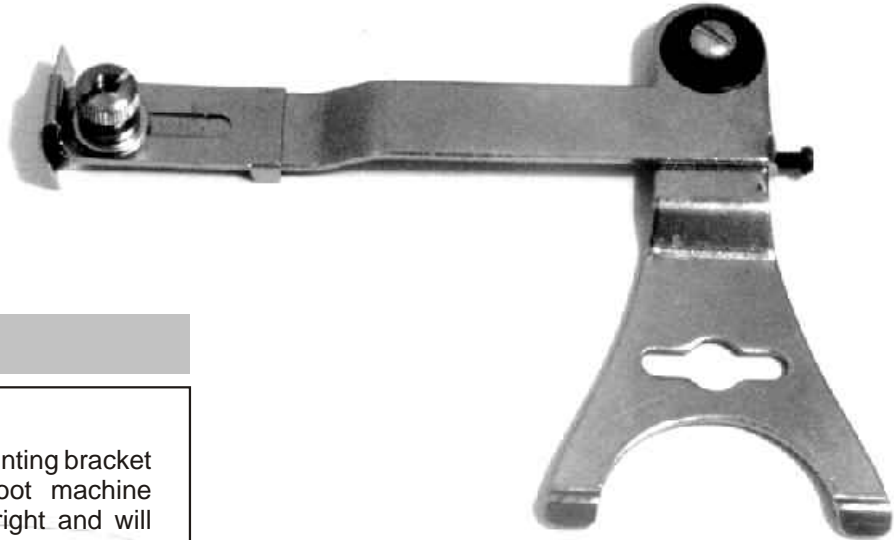

Order Code:

RG N 04

## Comments

- RG N04 attachment mounting bracket for flat bed walking foot machine adjustable from left to right and will swing away.
- STATE MACHINE TYPE AND MODEL NUMBER