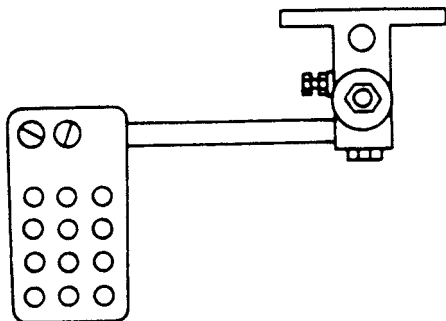

Order Code:

RG N 12

Comments

- RG N12 attachment mounting bracket for Brother overlock machine multi adjustable and will swing away.