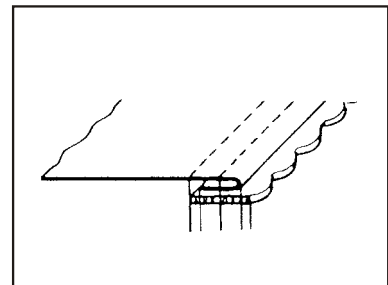

Order Code:

RG P 04

Description:

ELASTIC OR LACE FOLDER FOR TWIN NEEDLE MACHINE

Available in:

EXTRA LIGHT, LIGHT, MEDIUM, MEDIUM HEAVY

Recommended Sizes

Elastic Lace Size	
mm	inches
6	1/4
7	9/32
8	5/16
9	11/32
10	3/8
11	7/16
12	1/2
14	4/16
16	5/8

Comments

- RG P04 for attaching lace or elastic to lingerie top hemmer is adjustable left to right over lace/elastic guide. Standard hem size is 3/8 10mm depending on lace/elastic size fits to RG N13 or RG N14.
- CHECK ANY SEAMS IN TAPE FABRIC TO PASS THROUGH FOLDER
- STATE MACHINE TYPE AND MODEL NUMBER